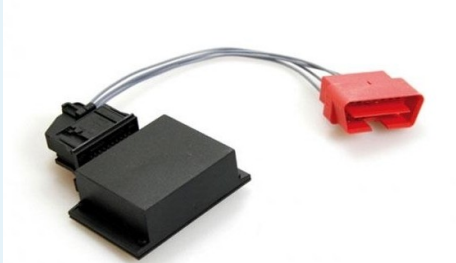

VW TOUAREG 7P

RETROFIT KIT

Upgrade radio RCD550 to navigation RNS850

RCD550>>>RNS850

Park pilot OPS

Kit retrocamera

Bluetooth per RNS850

Bluetooth per RCD550

Modulo TV ed USB video Fiscube

Video in motion

MEDIA IN Music interface

Per RNS850

Per RCD550

Fari led posteriori

Disponibili inoltre:

Infotainment gateway